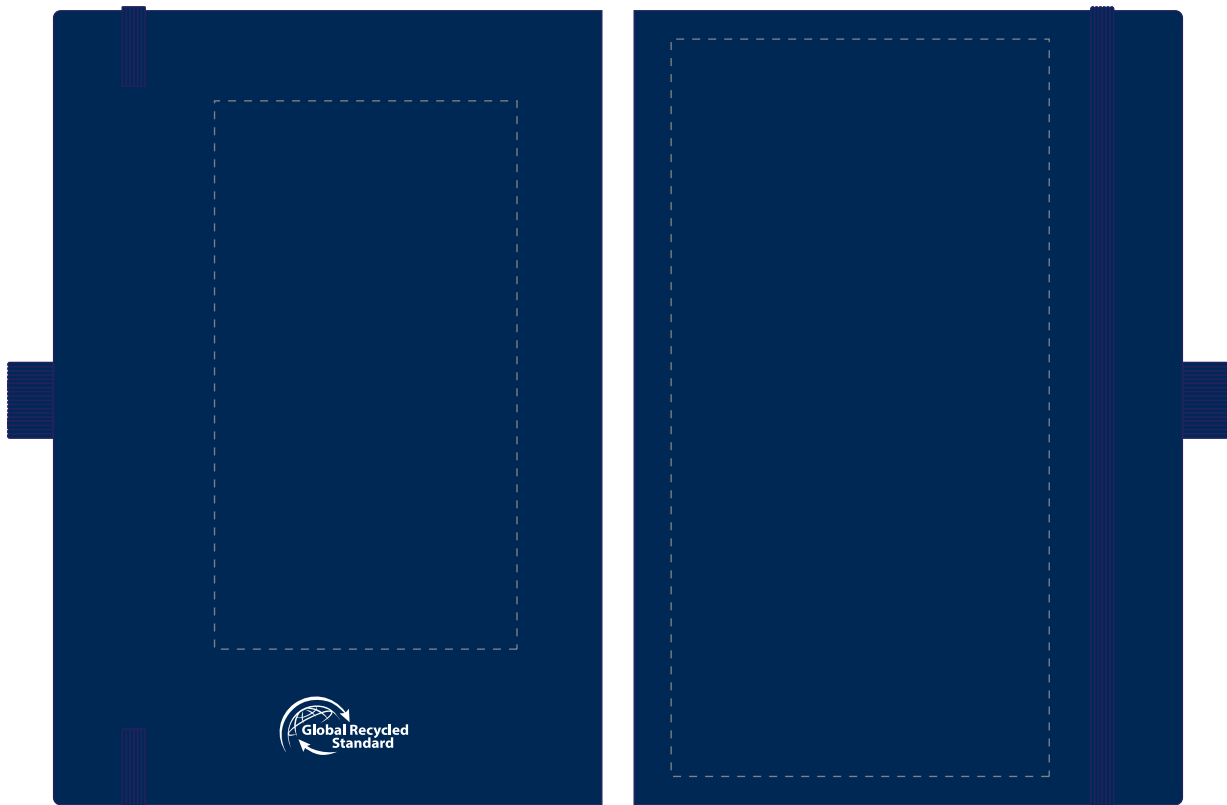

Your Ref:	Quantity:	Product Code: QS2445
Our Ref:	Version: 1	Product Colour: BLUE

**PRINTING CONCERNS:****PRODUCT INFO:**

Please note that this product has Sustainability Markings that are not visible from this perspective

We stock this item in the following colours

**PANTONE REFERENCE(S)**

 Full Colour Transfer

ARTWORK SCALE 50%

Product Image for visualisation  
- colours may vary

-  CENTRED TO PRINT AREA
-  CENTRED TO NOTEBOOK

The dashed line is to demonstrate print area and will not appear on your printed item

**PLEASE NOTE:**

- All colours including print and product are for visual purposes only and should not be regarded as the actual colour of the product and print.
- Some products may vary from batch to batch and may differ from previous orders.
- The colour and texture of a product can also have an effect on the final print colour.
- By approving this order we accept that you understand these terms.